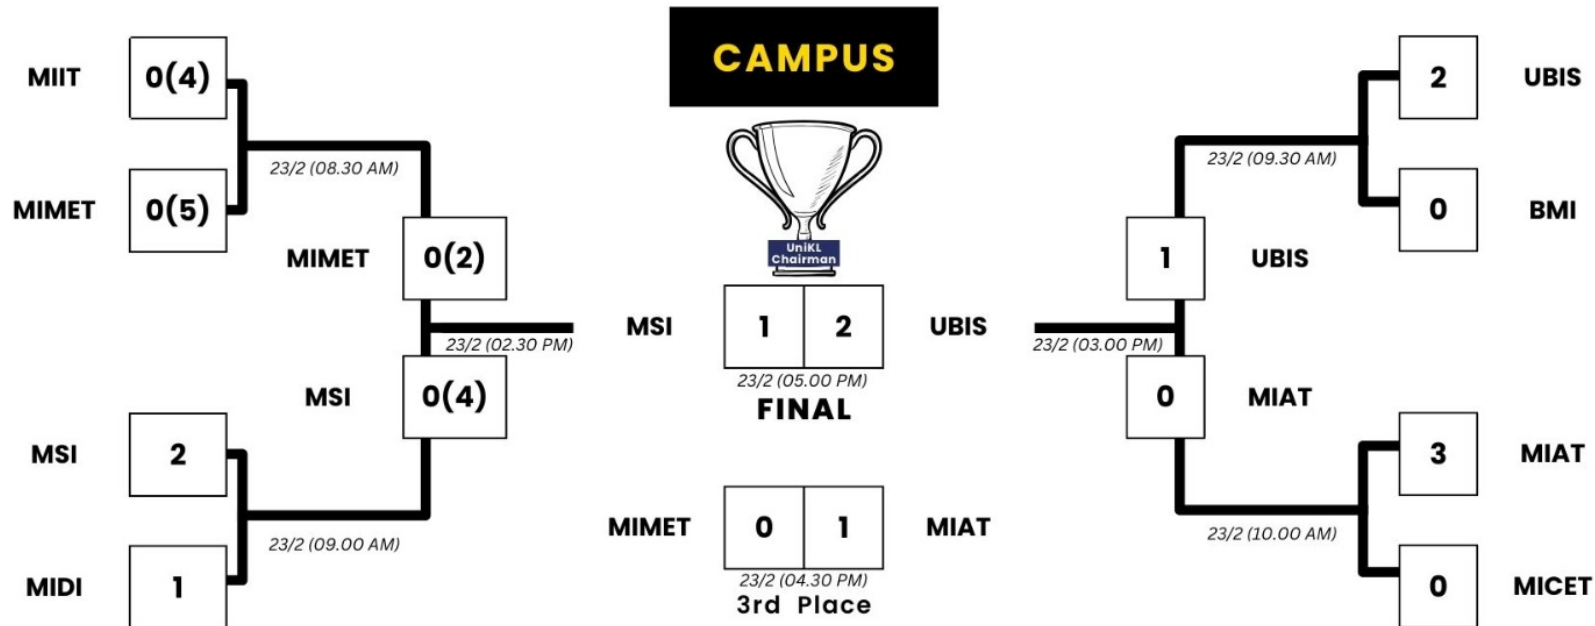

Alumni Chairman Football Cup 2025

UniKL Chairman's Cup - 2025

Alumni Football Tournament

22-23 February 2025 | UniKL MIAT, Sepang

UniKL
UNIVERSITI
KUALA LUMPUR